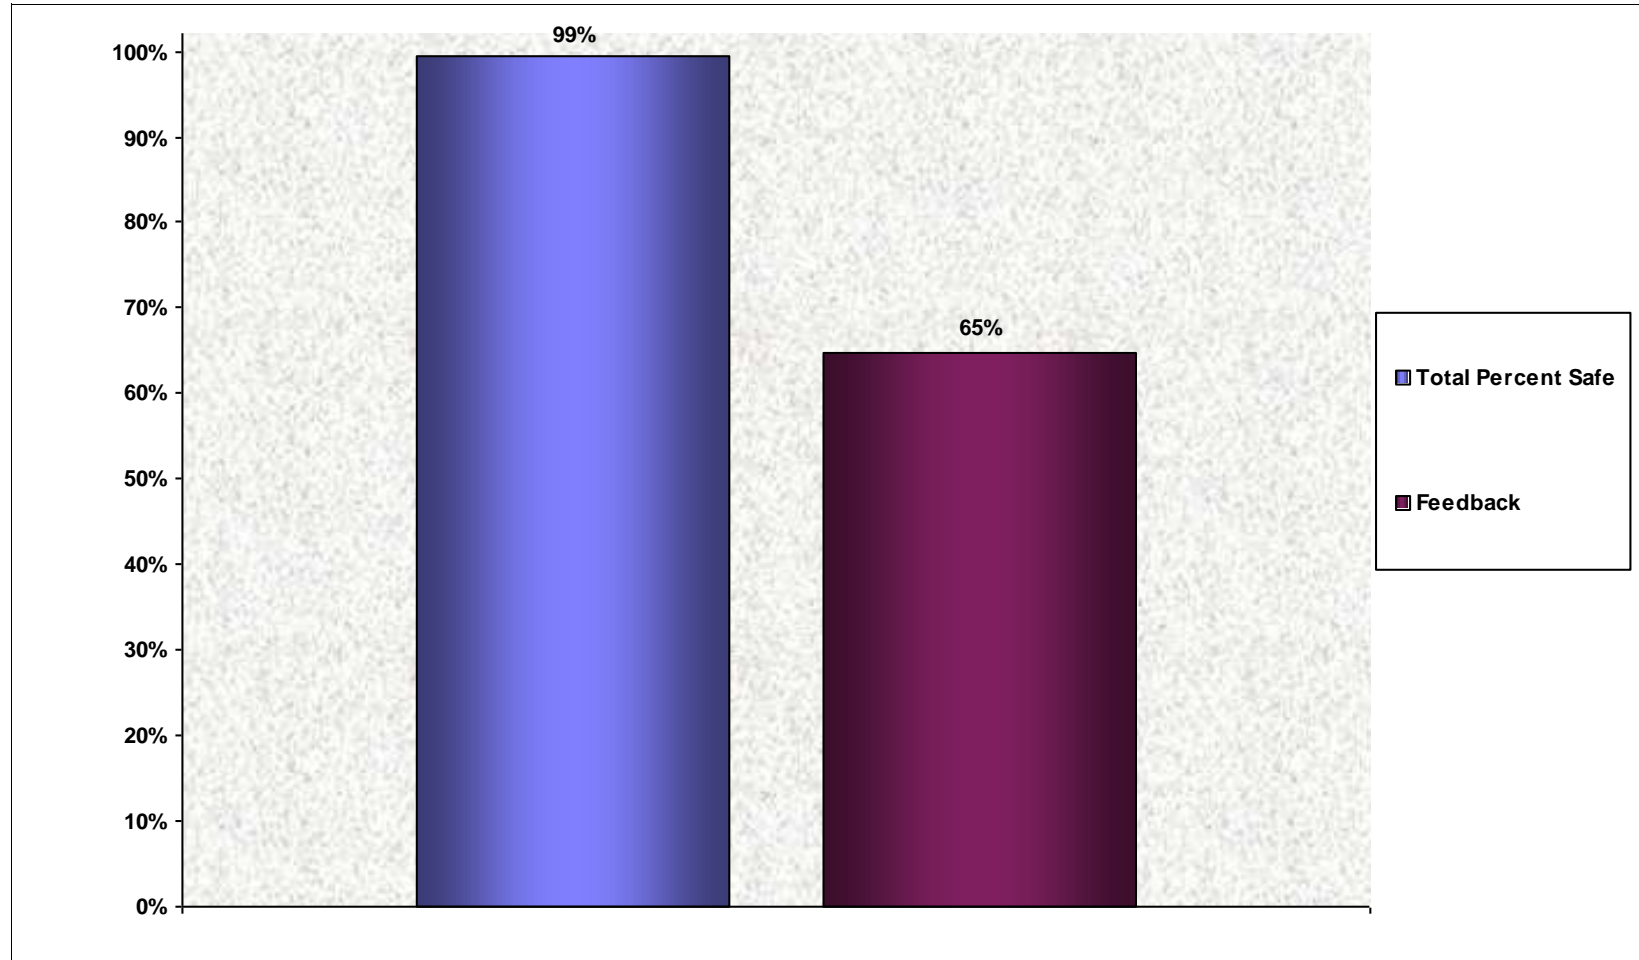

Overall Percent Safe

Total Cards: 397
Total Behaviors Observed: 4579
Percentage of Safe Cards: 95%
10-Sep-12

Copyright 1998 Moreno & Associates, Inc.

Location: OFFSHORE/NEW IBERIA/STONE
Personnel Observed: DII, Pneu Elect, Contractor
For the Dates 1/1/2012 Through 8/31/2012